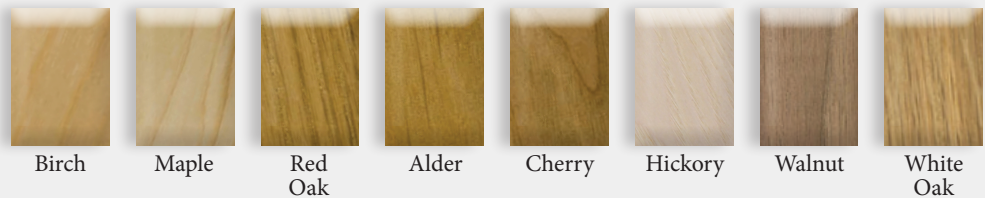

**Harmonizing the texture of the structural media with the functional elements of the fixtures creates a seamless transition within your home. Wood fixtures are available in unfinished, clear coated or stained and clear coated. Buttons and hardware are available in Brass or Stainless Steel. Not available with integrated phone option.**

Wood Car Operating Panel shown in unfinished Birch with Brass buttons and hardware

Wood Phone Box shown in unfinished Birch

Wood Hall Call shown in unfinished Birch with Brass button and hardware

### Available Wood Species

To learn more, visit us at [symmetryelevator.com](http://symmetryelevator.com) or call 877-375-1428.